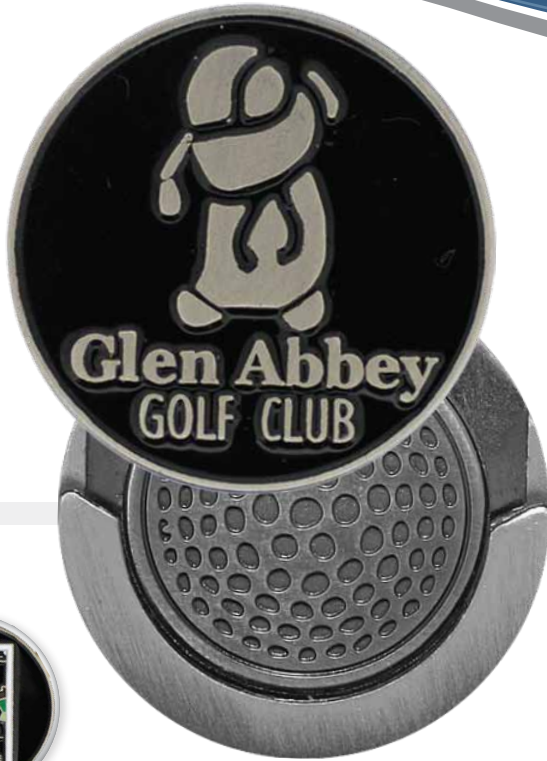

STADIUM HAT CLIP

PART # 36.3HC60

Stadium Hat Clip Features

- Stylish and Elegant
- Multiple logo areas
- Secure ledge design
- Etched magnet option

Double-Sided Ballmarker

Dimensions • 27mm x 27mm

Weight • 21 grams

Ball Marker • 25mm (1 inch) Round Ball Marker – 2 sided logo – 4 colors

Stadium Hat Clip

One of our newest designs, the stylish Stadium clip features a powerful hidden magnet and unique stadium ledge that securely holds the ball marker. The base of the Stadium Hat clip is offered with a stock or fully custom etched magnet.